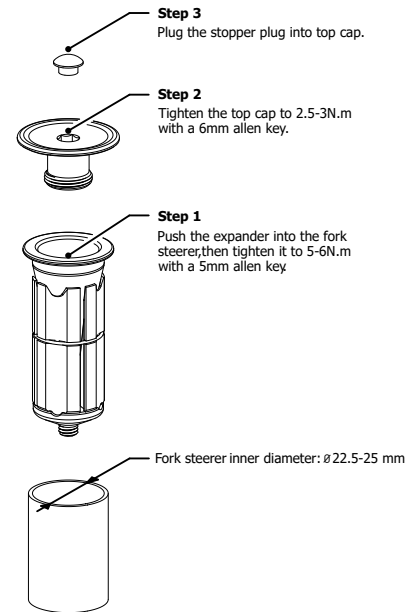

Rev-1.0, Jan 20'